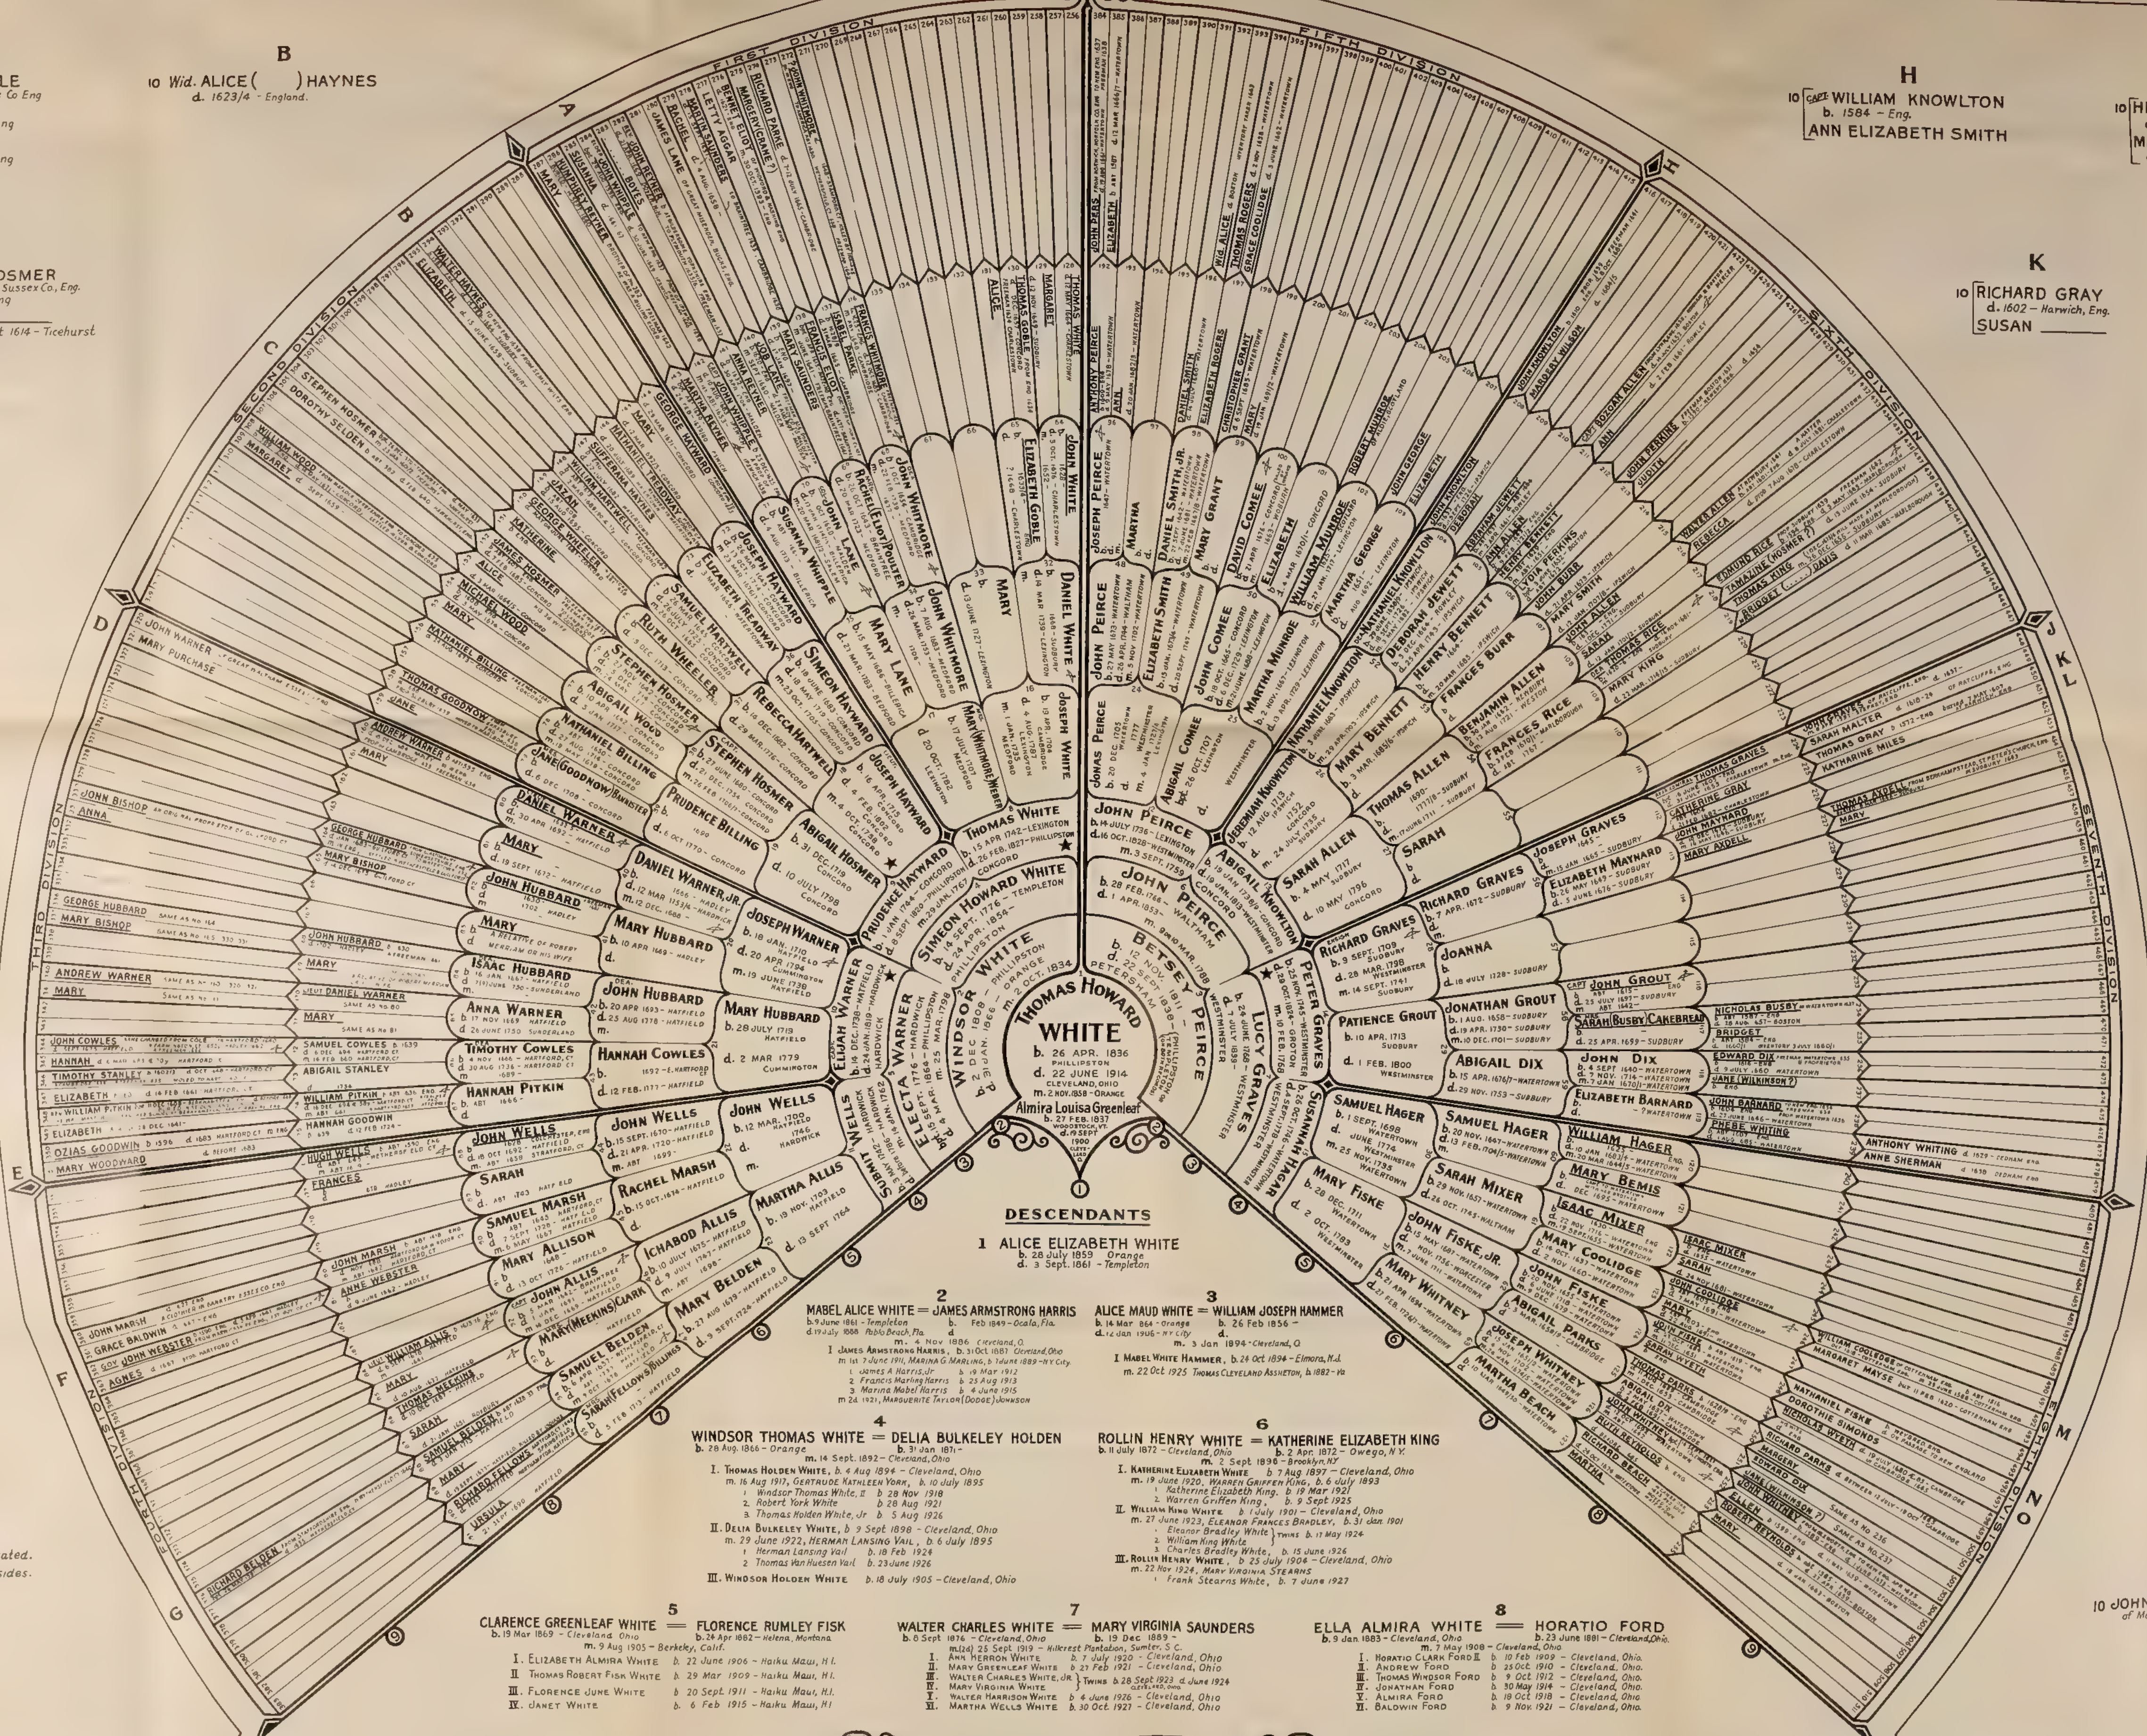

B
10 Wid. ALICE ( ) HAYNES
d. 1623/4 - England.

H
10 GENT WILLIAM KNOWLTON
b. 1584 - Eng.
ANN ELIZABETH SMITH

J
10 HENRY GRAVES
d. 1590 - Eng.
MARGARET
d. 1618. OF STEFNEY, ENG.

C
10 JAMES HOSMER
of Titchhurst, Sussex Co., Eng.
d. 1605 - Eng
AGNES
buried 9 Sept 1614 - Titchhurst

K
10 RICHARD GRAY
d. 1602 - Harwich, Eng.
SUSAN

L
10 ROBERT MILES
of Suffolk, Eng.

D
10 JOHN PURCHASE
b. 1511 - 1513, Essex Co., Eng.

E
10 ROBERT WOODWARD
of Essex, Essex Co., Eng.
d. 1580 - England

F
Descended from
The WEBSTERS
JOHN WEBSTER
JOHN WEBSTER

G
10 Sir FRANCES BAYLDEN
of Essex, Eng.

M
14 THOMAS COLYNGE
of Arrington, Eng.
d. 1495

13 JOHN COLYNGE
of Arrington, Eng.
d. 7 Dec. 1524 - Arrington, Eng.
ALICE
d. before 1524

12 THOMAS COLYNGE

11 JOHN COLYNGE

10 SIMON COOLEGGE
buried 10 Nov 1590 - Cottenham, Eng.
JANE
buried 15 Dec. 1584 - Cottenham, Eng.

N
18 DANIEL FISC
17

16 Lord SYMOND FISKE
of Stadhaugh
d. 1464 - Laxfield - Eng
SUSANNAH SMYTH

15 WILLIAM FISKE
of Laxfield, Eng
d. about 1504
JOAN LYNNE
of Norfolk
d. about 1505

14 SIMON FISKE
of Laxfield, Eng
d. June 1538 - Laxfield
ELIZABETH
d. June 1558 - Halesworth, Eng.

13 SIMON FISKE
of Laxfield, Eng.
d. 1505

12 ROBERT FISKE
of South Elmham, Eng.
b. about 1525 - Stadhaugh,
d. 1600
Mrs. SIBIL(GOULD)BARBER

11 WILLIAM FISKE
of South Elmham, Eng.
b. 1566 - Laxfield,
d. 1623
ANNA ANSTYE
dau of

12 WALTER ANSTYE

10 NATHANIEL FISKE
b. at South Elmham, Eng
Mrs. ALICE(HEMEL)LEMAN

O
10 JOHN SYMONDS
of Mendham, Eng

WHITE
b. 26 APR. 1836
d. 22 JUNE 1914
CLEVELAND, OHIO
Almira Louisa Greenleaf

DESCENDANTS
1 ALICE ELIZABETH WHITE
b. 28 July 1853 - Orange
d. 3 Sept. 1861 - Templeton

2 JAMES ARMSTRONG HARRIS
b. June 1861 - Templeton
d. 17 July 1908 - Hilo, Hawaii

3 WILLIAM JOSEPH HAMMER
b. 14 Mar 1864 - Orange
d. 12 Jan 1906 - NYC

4 WINDSOR THOMAS WHITE = DELIA BULKELEY HOLDEN
b. 26 Aug 1856 - Orange
d. 31 Jan 1871 - m. 14 Sept. 1892 - Cleveland, Ohio

5 FLORENCE RUMLEY FISK
b. 24 Apr 1882 - Helena, Montana
m. 9 Aug 1905 - Berkeley, Calif.

6 KATHERINE ELIZABETH KING
b. 7 Aug 1897 - Cleveland, Ohio
m. 19 June 1920 - Warren, Griffen King, b. 6 July 1893

7 MARY VIRGINIA SAUNDERS
b. 19 Dec 1885 - m. 2 Sept 1896 - Brooklyn, NY

8 HORATIO FORD
b. 23 June 1881 - Cleveland, Ohio
m. 7 May 1908 - Cleveland, Ohio

SUMMARY
2 - TOTAL Number of Ancestors
3 - Immigrant Ancestors
4 - English Ancestors
5 - French & Indian War Ancestors
6 - Revolutionary War Ancestors
84 - Family Names represented

EXPLANATIONS
b-born bpt;baptized d-died
m.married abt.about prop-proprietor
Immigrant Ancestors underlined
F-French and Indian Wars
★ Revolutionary War
Massachusetts is meant unless otherwise stated.
Generations beyond the 9th carried out at sides.

COMPILED BY
Mrs HORATIO FORD
(ELLA WHITE FORD)
SOUTH EUCLID, OHIO
WHO WILL BE GRATEFUL FOR
FURTHER INFORMATION

DRAWN BY
WALTER E. CORBIN
FLORENCE, MASS
1928

WHITE